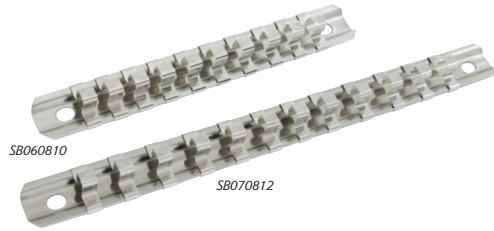

## Twist Lock Socket Bars

Part No.	Length	# Clips	Colour	Size	Replacement Clip Part No.	No. Replacement Clips
<b>91408B</b>	8"	9	Blue	1/4" Dr.	90014	15/pack
<b>91408R</b>	8"	9	Red	1/4" Dr.	90014	15/pack
<b>93814B</b>	13"	14	Blue	3/8" Dr.	90038	15/pack
<b>93814R</b>	13"	14	Red	3/8" Dr.	90038	15/pack
<b>91215B</b>	18"	15	Blue	1/2" Dr.	90012	15/pack
<b>91215R</b>	18"	15	Red	1/2" Dr.	90012	15/pack

- A simple twist firmly secures the sockets into a locked position.
- Twist lock clips are adjustable and removable.

## Socket Bars With Clips

Part No.	Length	# Clips	Size
<b>SB060810</b>	6"	10	1/4" Dr.
<b>SB070812</b>	9"	12	1/4" Dr.
<b>SB111212</b>	12"	13	3/8" Dr.
<b>SB111211</b>	11 1/2"	11	3/8" Dr.
<b>SB081209</b>	8"	9	3/8" Dr.
<b>SB191615</b>	19"	15	1/2" Dr.
<b>SB111609</b>	11"	9	1/2" Dr.
<b>SB151611</b>	15"	11	1/2" Dr.
<b>SB071607</b>	7"	7	1/2" Dr.
<b>SB091608</b>	9"	8	1/2" Dr.
<b>SB112406</b>	11"	6	3/4" Dr.

- Nickel plated steel construction with spring-steel socket clips.