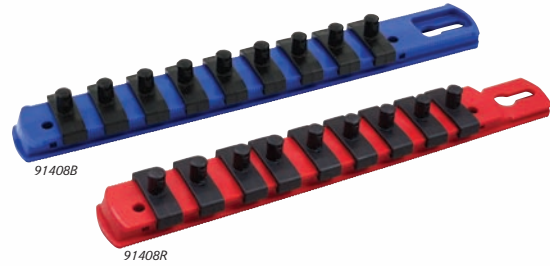

## Twist Lock Socket Bars

Part No.	Length	# Clips	Colour	Size	Replacement Clip Part No.	No. Replacement Clips
<b>91408B</b>	8"	9	Blue	1/4" Dr.	90014	15/pack
<b>91408R</b>	8"	9	Red	1/4" Dr.	90014	15/pack
<b>93814B</b>	13"	14	Blue	3/8" Dr.	90038	15/pack
<b>93814R</b>	13"	14	Red	3/8" Dr.	90038	15/pack
<b>91215B</b>	18"	15	Blue	1/2" Dr.	90012	15/pack
<b>91215R</b>	18"	15	Red	1/2" Dr.	90012	15/pack

- A simple twist firmly secures the sockets into a locked position.
- Twist lock clips are adjustable and removable.

## Socket Bars With Clips

Part No.	Length	# Clips	Size
<b>SB060810</b>	6"	10	1/4" Dr.
<b>SB070812</b>	9"	12	1/4" Dr.
<b>SB111212</b>	12"	13	3/8" Dr.
<b>SB111211</b>	11 1/2"	11	3/8" Dr.
<b>SB081209</b>	8"	9	3/8" Dr.
<b>SB191615</b>	19"	15	1/2" Dr.
<b>SB111609</b>	11"	9	1/2" Dr.
<b>SB151611</b>	15"	11	1/2" Dr.
<b>SB071607</b>	7"	7	1/2" Dr.
<b>SB091608</b>	9"	8	1/2" Dr.
<b>SB112406</b>	11"	6	3/4" Dr.

- Nickel plated steel construction with spring-steel socket clips.