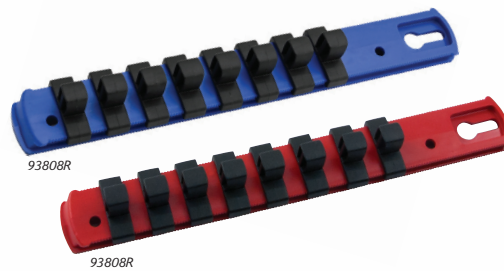

Socket Organizers With Rails

Part No.	Length	# Clips	Colour	Size
91410B	8"	10	Blue	1/4" Dr.
91410R	8"	10	Blue	1/4" Dr.
93808B	8"	8	Blue	3/8" Dr.
93808R	8"	8	Red	3/8" Dr.
93813B	13"	15	Blue	3/8" Dr.
93813R	13"	15	Red	3/8" Dr.
91208B	8"	7	Blue	1/2" Dr.
91208R	8"	7	Red	1/2" Dr.
91213B	13"	11	Blue	1/2" Dr.
91213R	13"	11	Red	1/2" Dr.
91218B	18"	15	Blue	1/2" Dr.
91218R	18"	15	Red	1/2" Dr.